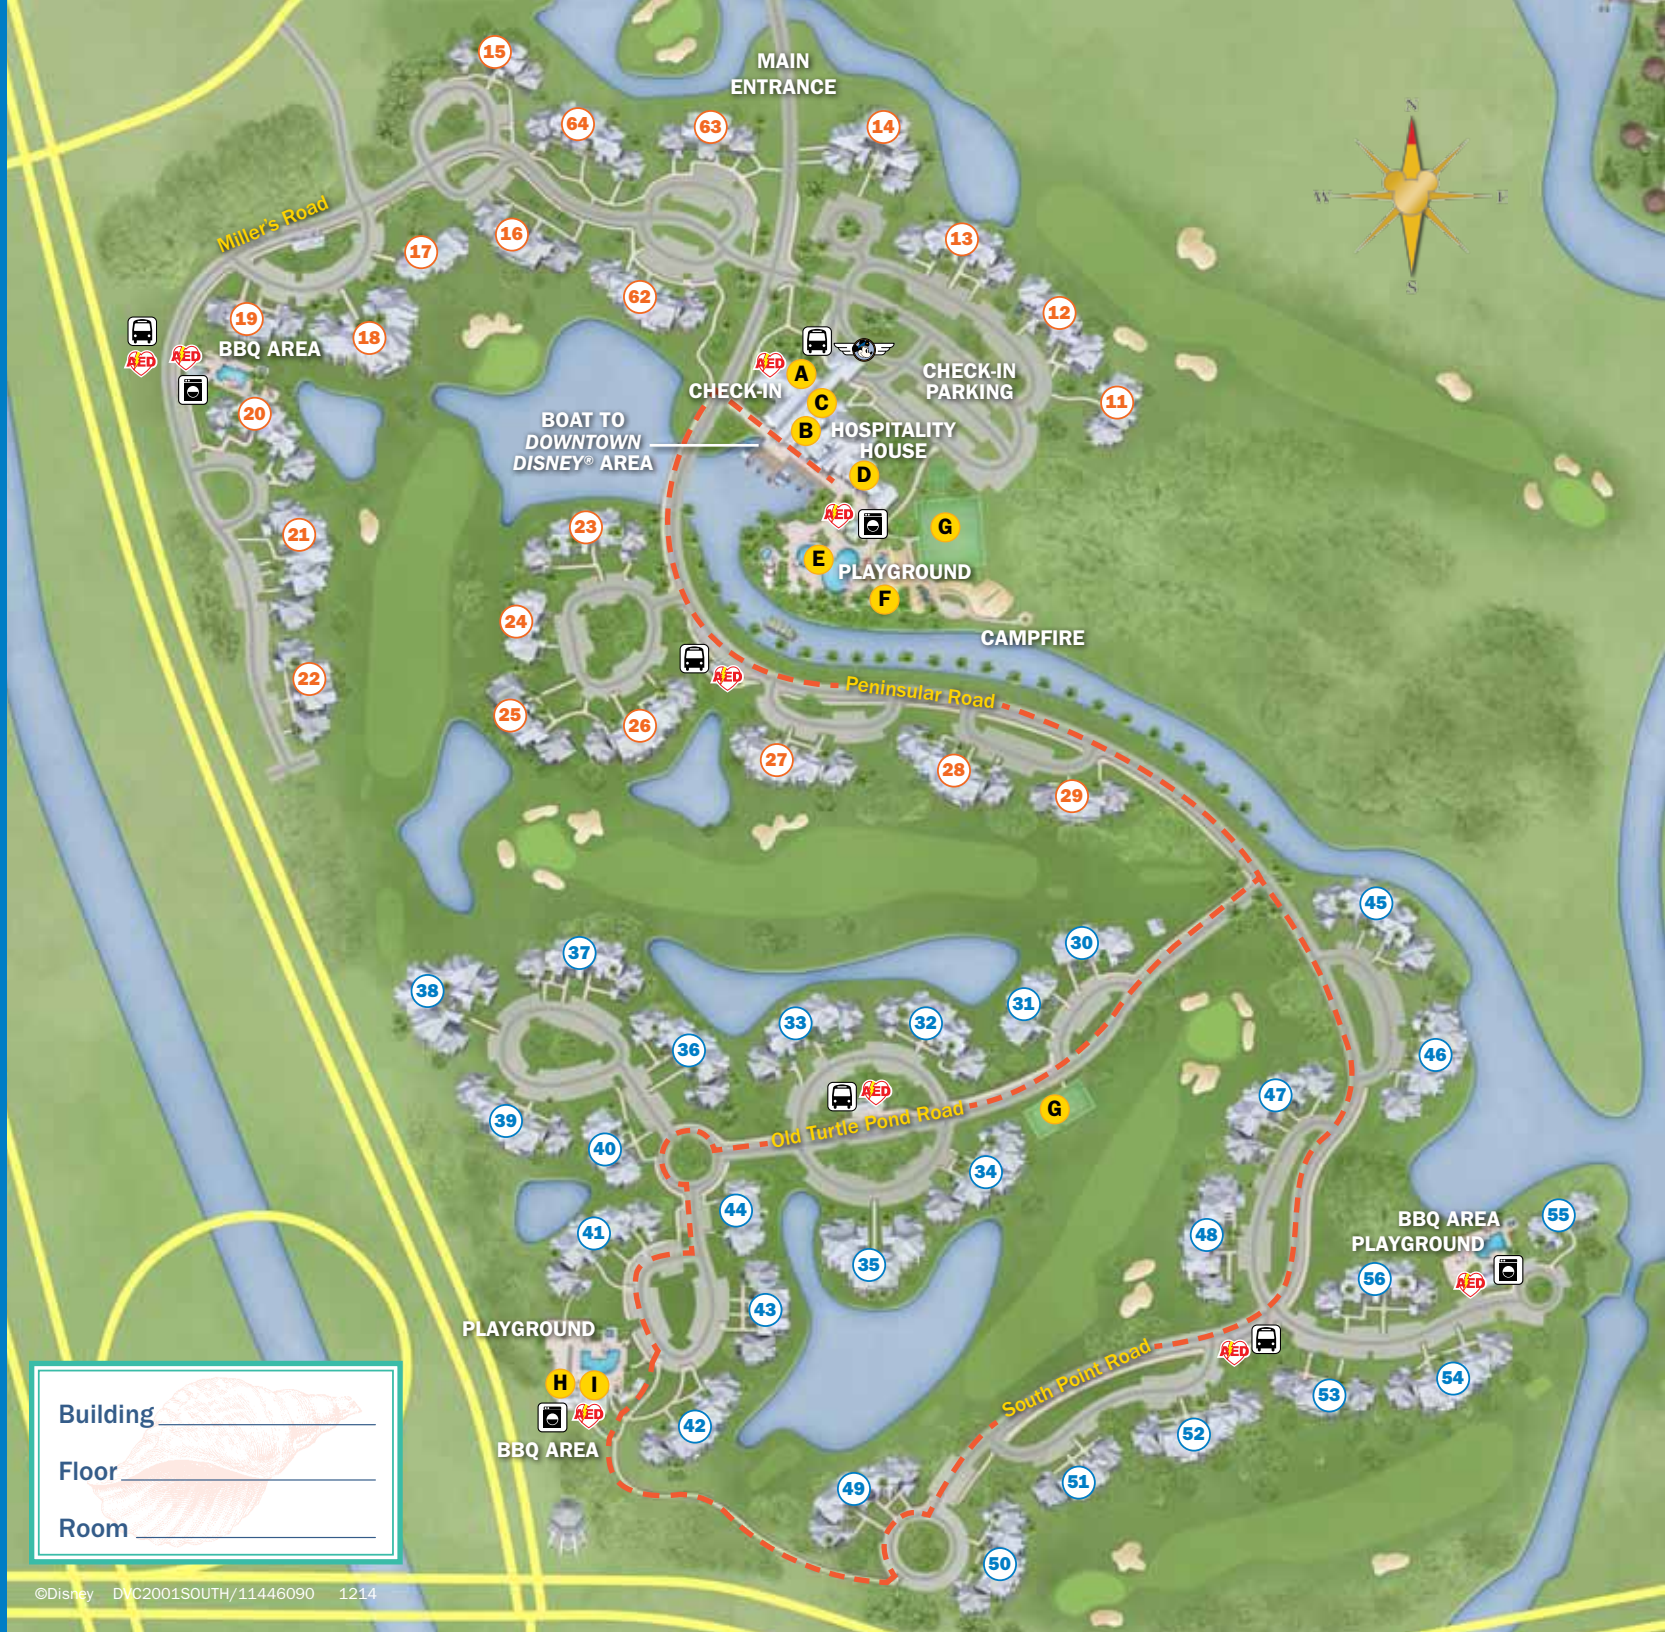

12 1210-14
1220-24

19 1910-15
1920-25

18 1810-19
1820-29
1830-37

11 1110-14
1120-24

20 2010-16
2020-26
2030-32

BOAT TO
DOWNTOWN
DISNEY® AREA

21 2110-16
2120-26
2130-32

23 2310-16
2320-26
2330-32

C Shopping

- Conch Flats General Store

D Recreation Area

- Community Hall
- Hank's Rent 'N' Return
- Electric Eel Gameroom
- Fitness Center

E Sandcastle Pool and Sauna

F Family Tree

G Sports Courts

- Basketball
- Tennis
- Volleyball
- Shuffleboard

H Flying Fish Gameroom

I Turtle Shack Snack Bar

Bus Stop

Disney's Magical Express Bus Stop

Laundry

Automated External Defibrillators

 new balance® RUNNING TRAIL (1.37 miles)

Wi-Fi is available in many areas throughout our Resorts including Guest rooms, main lobbies and the feature pool. (Coverage may vary.)

Smoking areas located outside of all buildings in marked locations.

Service animal relief areas located in grassy areas adjacent to parking lots.

 Building _____

Floor _____

Room _____

33 3810-19
3820-29
3830-37