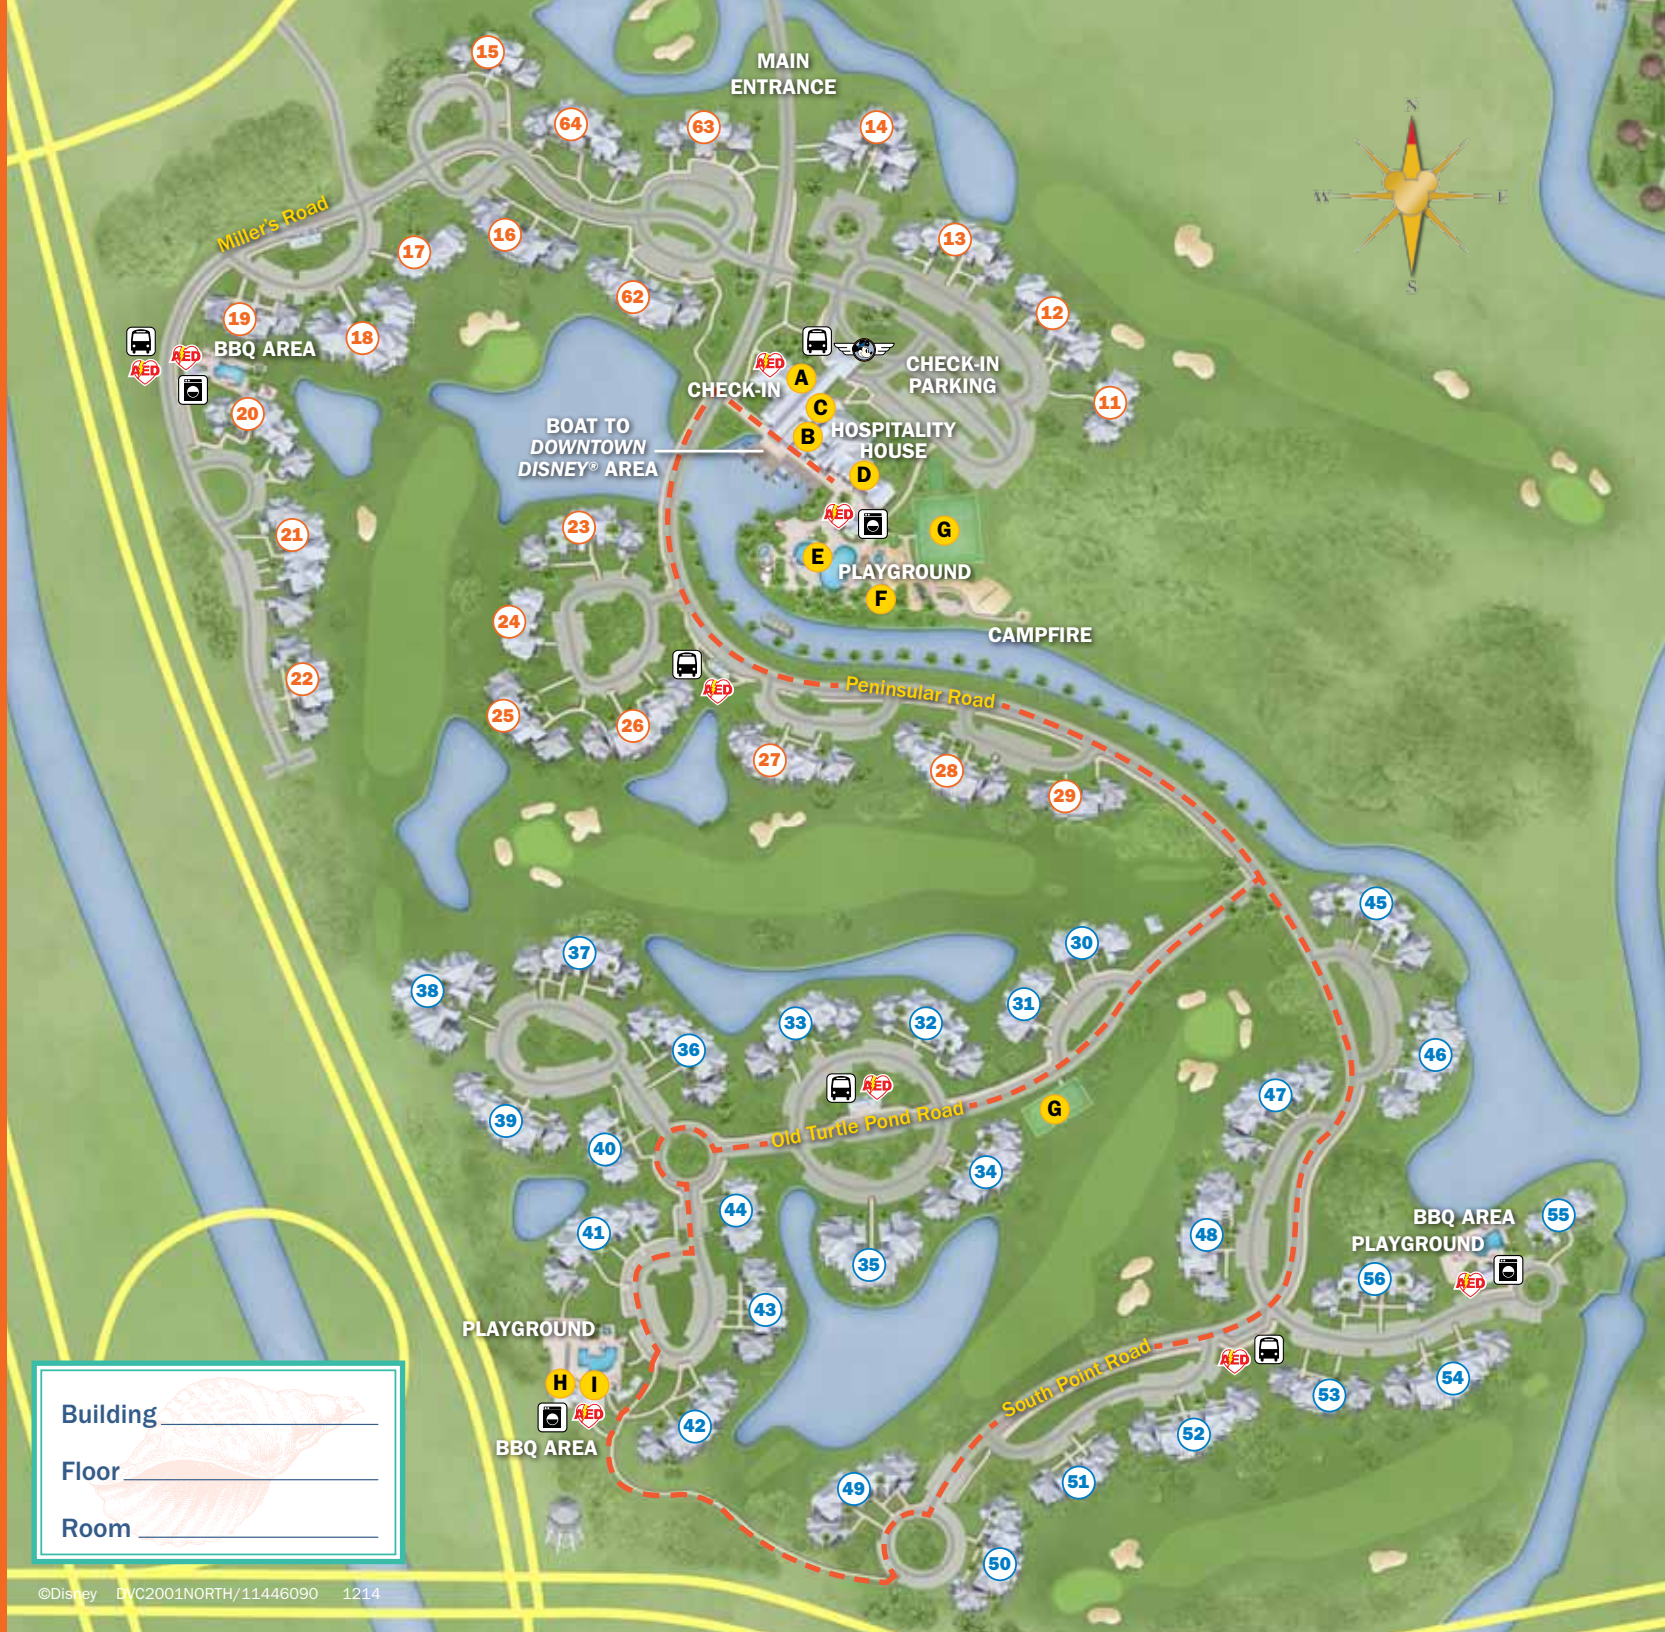

H Flying Fish Gameroom

I Turtle Shack Snack Bar

Bus Stop

Disney's Magical Express Bus Stop

Laundry

Automated External Defibrillators

new balance® RUNNING TRAIL
(1.37 miles)

Wi-Fi is available in many areas throughout our Resorts including Guest rooms, main lobbies and the feature pool. (Coverage may vary.)

Smoking areas located outside of all buildings in marked locations.

Service animal relief areas located in grassy areas adjacent to parking lots.

Building	_____
Floor	_____
Room	_____

- A Guest Services**
Lobby/Concierge
Disney Vacation Club®
Information Center
Resort Airline Check-In
- B Dining**
Olivia's Cafe
Gurgling Suitcase
Good's Food to Go
- C Shopping**
Conch Flats General Store
- D Recreation Area**
Community Hall
Hank's Rent 'N' Return
Electric Eel Gameroom
Fitness Center

- E Sandcastle Pool and Sauna**
- F Family Tree**
- G Sports Courts**
Basketball
Tennis
Volleyball
Shuffleboard
- Bus Stop
- Disney's Magical Express Bus Stop
- Laundry
- Automated External Defibrillators
- new balance® RUNNING TRAIL
(1.37 miles)

12 1210-14
1220-24

19 1910-15
1920-25

18 1810-19
1820-29
1830-37

11 1110-14
1120-24

20 2010-16
2020-26
2030-32

BOAT TO
DOWNTOWN
DISNEY® AREA

21 2110-16
2120-26
2130-32

23 2310-16
2320-26
2330-32